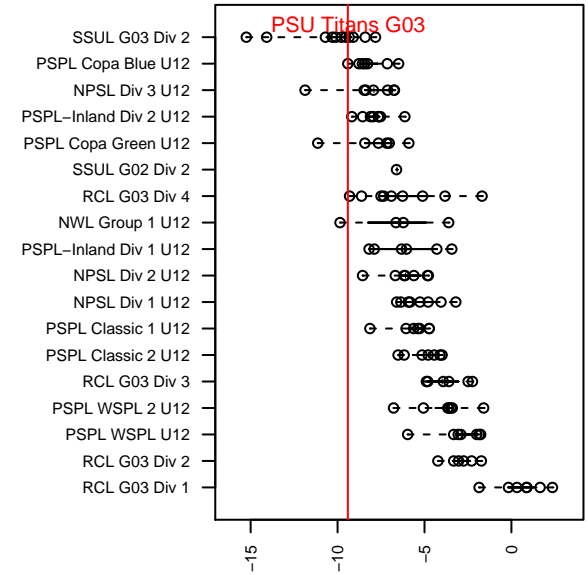

# PSU Titans G03

Puyallup SC  
 Puyallup, WA  
 G03 total strength=184  
 attack=0.15 defense=0.1  
 fall league = PSPL Copa Blue U12  
 notes= Puyallup Soccer Union

alt names used:  
 PSU-RSA GU12 Titans  
 PSU/RSA Elite Titans  
 Puyallup Soccer Union PSU/RSA GU12 Titans

Venues played:  
 2015 Blast Off GU12 B  
 2015 Summer Slam U12  
 2015 PSPL Copa Blue U12

**PSU Titans G03**  
 Dots are actual minus expected GF (blue circles) and GA (red triangles).  
 Blue line is smoothed change in attack strength. Red is smoothed change in defense strength.

**attack and defense variance (black dot)  
relative to other teams  
and top 10 in region**

**attack and defense rating  
relative to others at age  
and all opponents in last 13 months**

**Performance relative to 13 month average**